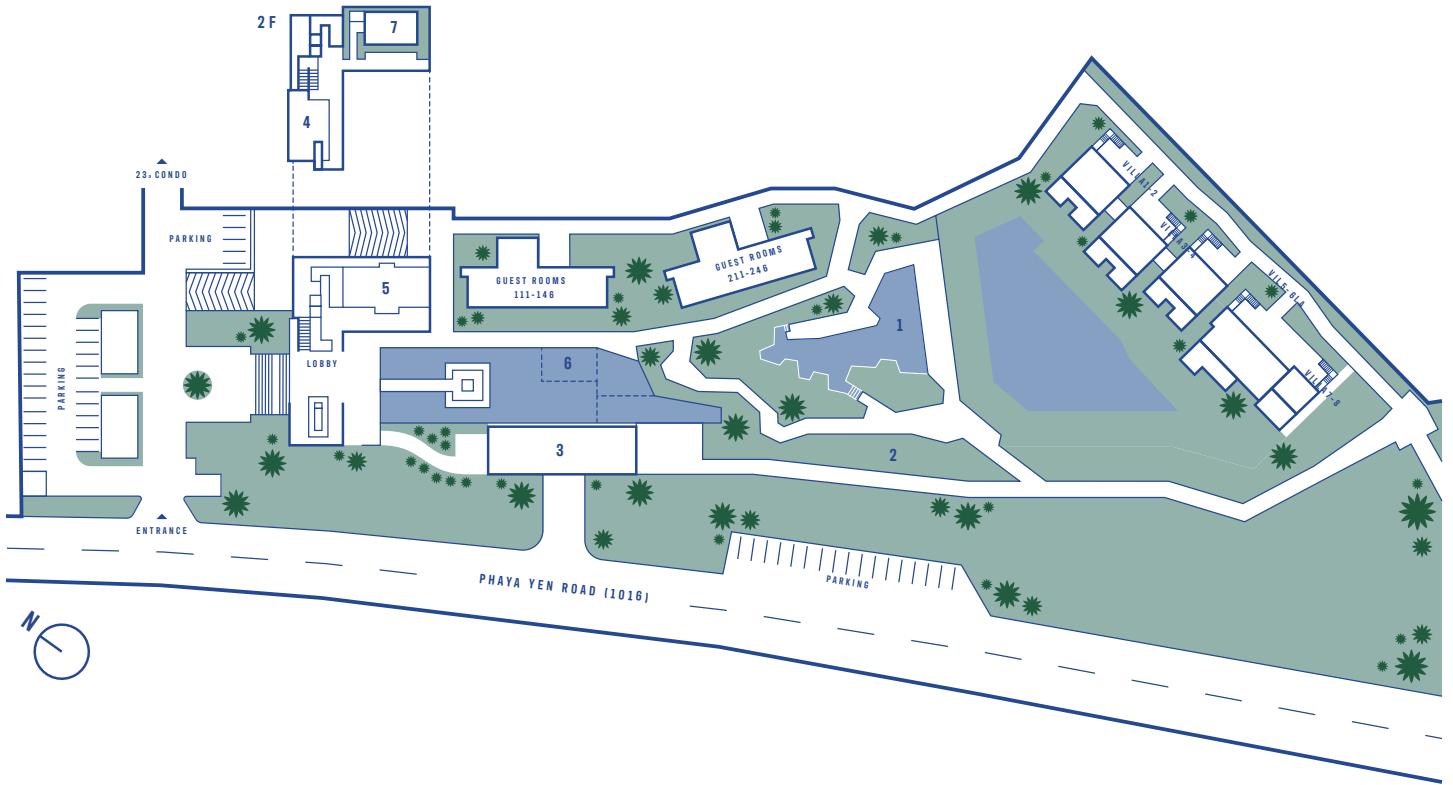

THE PERI HOTEL KHAO YAI

Meetings and Events Space

THEPERIHOTEL

THEPERIHOTEL

THEPERIHOTEL.COM

@THEPERIHOTEL

THE PERI HOTEL KHAO YAI

Meetings and Events Space

Maximum Seating (persons)

Area	Dimension	Existing Table	U-Shape	Theatre	Classroom	Buffet	Cocktails
(1) Poolside Area	69.5 sqm	40	-	-	-	40	60
(2) Barn Yard	220 sqm	80	-	-	-	120	200
(3) Chow Barn Restaurant	200 sqm	68	-	-	-	100	150
(4) Mountain Lodge	224 sqm	45	-	-	-	70	120
(5) Forest Meeting Room	144 sqm	-	50	90	70	70	100
(6) Earth Meeting Room	41 sqm	-	10	20	15	20	20
(7) Glass House Meeting Room	70 sqm	-	20	40	30	30	40

Dimension (W x L x H in meters) 5.68 x 7.25 x 4.00 to 8 x 18 x 4

Maximum Seating (persons)

Round Table

80

Theatre

90

U-shape

50