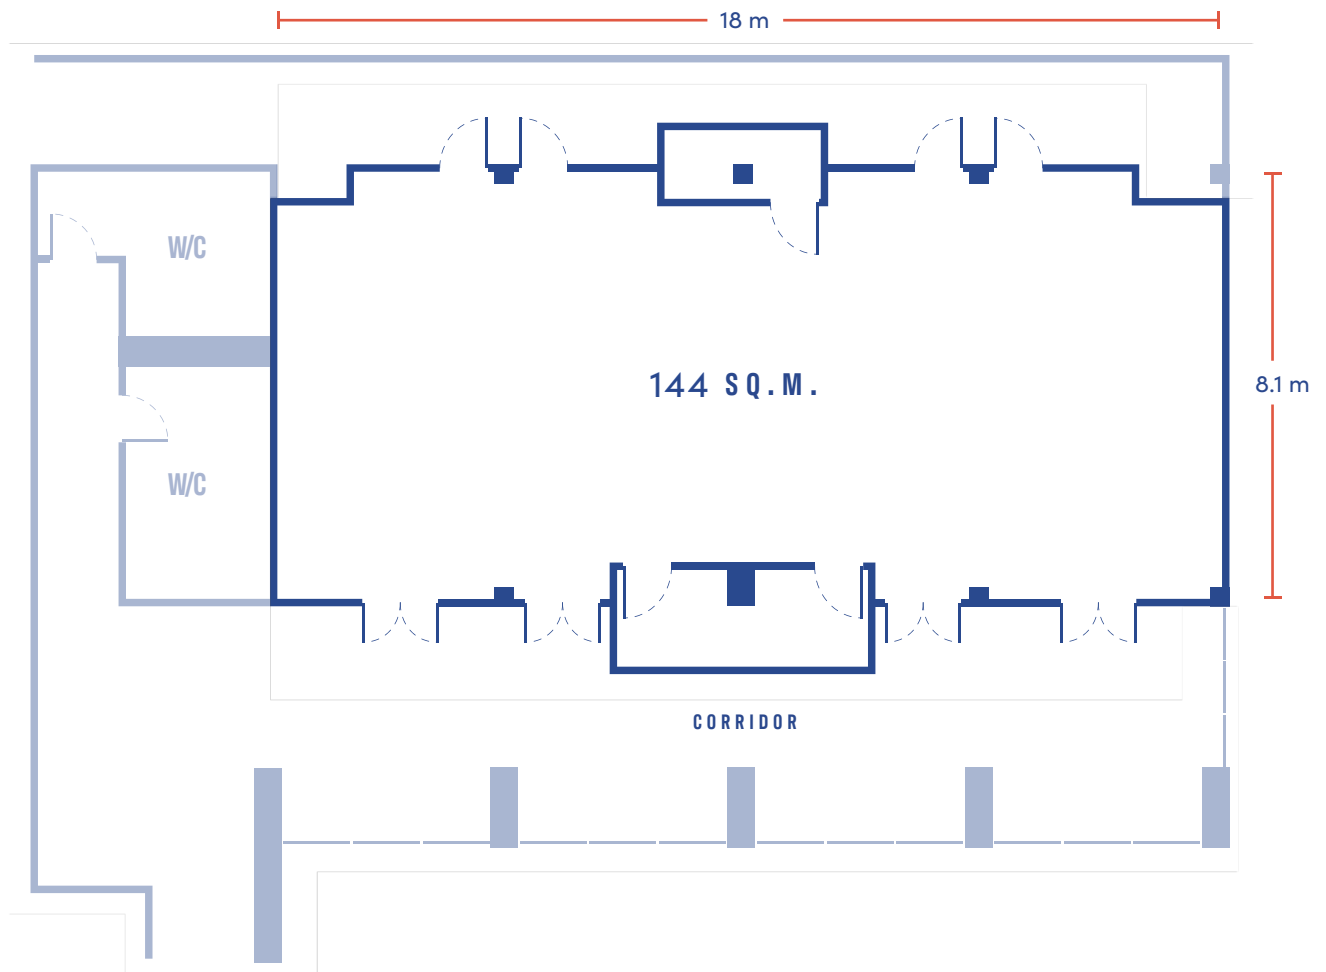

Maximum Seating (persons)

Area	Dimension	Existing Table	U-Shape	Theatre	Classroom	Buffet	Cocktails
(1) Poolside Area	69.5 sqm	40	-	-	-	40	60
(2) Barn Yard	220 sqm	80	-	-	-	120	200
(3) Chow Barn Restaurant	200 sqm	68	-	-	-	100	150
(4) Mountain Lodge	224 sqm	45	-	-	-	70	120
(5) Forest Meeting Room	144 sqm	-	50	90	70	70	100
(6) Earth Meeting Room	41 sqm	-	10	20	15	20	20
(7) Glass House Meeting Room	70 sqm	-	20	40	30	30	40

Dimension (W x L x H in meters) 5.68 x 7.25 x 4.00 to 8 x 18 x 4

Maximum Seating (persons)

Round Table

80

Theatre

90

U-shape

50

Dimension (W x L x H in meters) 5.68 x 7.25 x 3.15

Maximum Seating (persons)

Theatre

U-shape

Classroom

Buffet

Cocktails

20

10

15

20

20

Booking and Inquiries ☎ 063 196 4999

GLASS HOUSE MEETING ROOM

Dimension (W x L x H in meters) 6.5 x 10.7 x 3

Maximum Seating (persons)