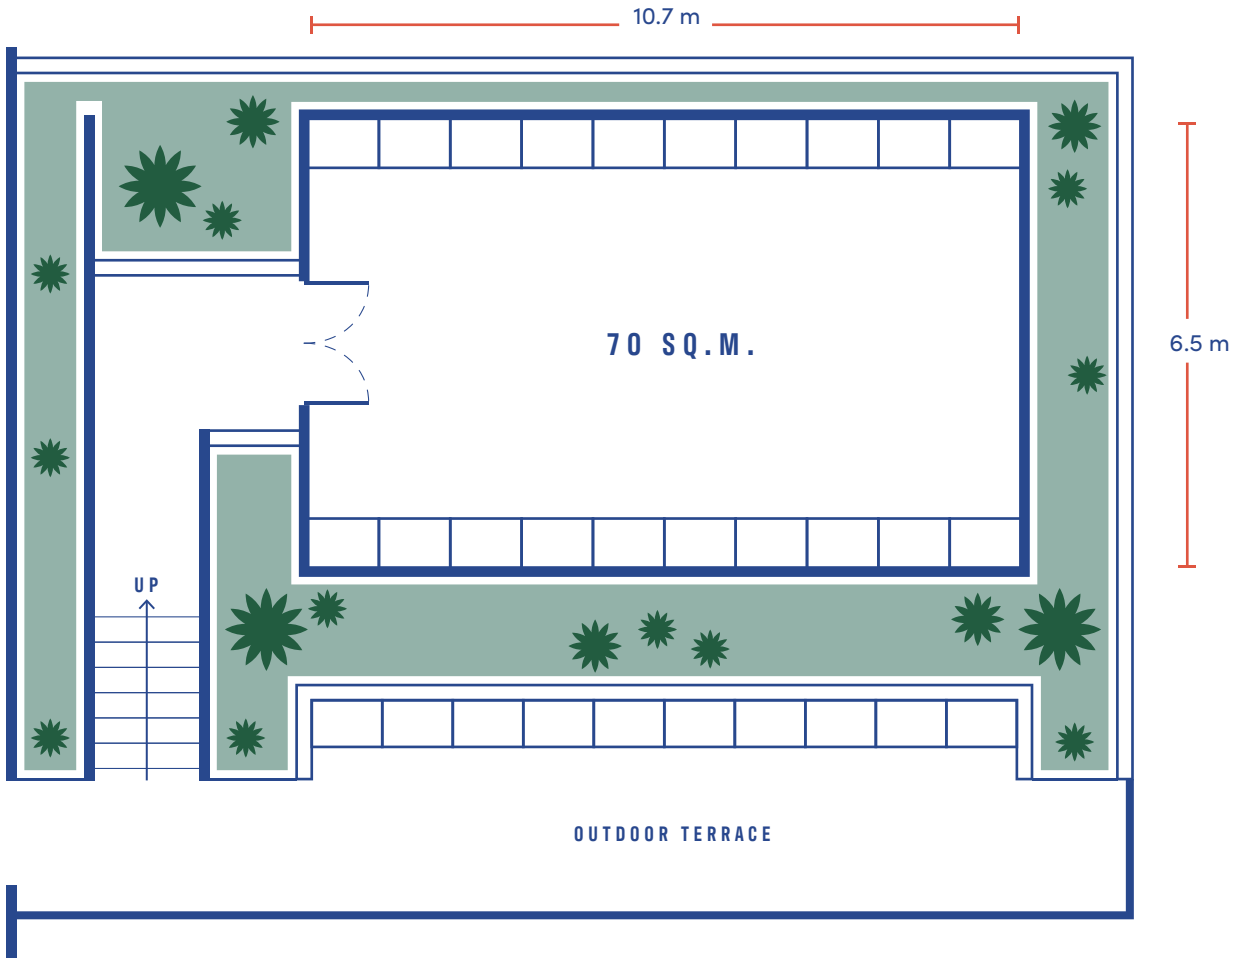

Maximum Seating (persons)

Area	Dimension	Existing Table	U-Shape	Theatre	Classroom	Buffet	Cocktails
(1) Poolside Area	69.5 sqm	40	-	-	-	40	60
(2) Barn Yard	220 sqm	80	-	-	-	120	200
(3) Chow Barn Restaurant	200 sqm	68	-	-	-	100	150
(4) Mountain Lodge	224 sqm	45	-	-	-	70	120
(5) Forest Meeting Room	144 sqm	-	50	90	70	70	100
(6) Earth Meeting Room	41 sqm	-	10	20	15	20	20
(7) Glass House Meeting Room	70 sqm	-	20	40	30	30	40

Dimension (W x L x H in meters) 5.68 x 7.25 x 4.00 to 8 x 18 x 4

Maximum Seating (persons)

Round Table

80

Theatre

90

U-shape

50

Dimension (W x L x H in meters) 5.68 x 7.25 x 3.15

Maximum Seating (persons)

Theatre

U-shape

Classroom

Buffet

Cocktails

20

10

15

20

20

Booking and Inquiries ☎ 063 196 4999

GLASS HOUSE MEETING ROOM

Dimension (W x L x H in meters) 6.5 x 10.7 x 3

Maximum Seating (persons)