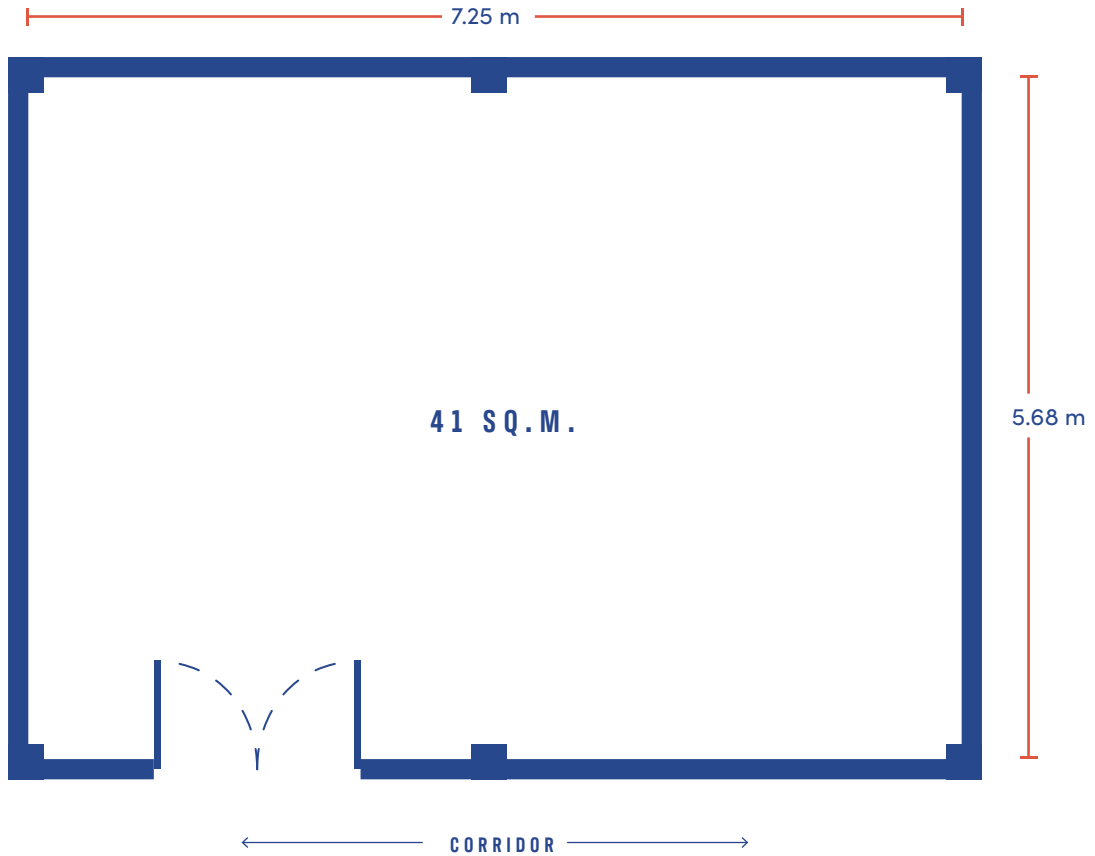

Maximum Seating (persons)

Area	Dimension	Existing Table	U-Shape	Theatre	Classroom	Buffet	Cocktails
(1) Poolside Area	69.5 sqm	40	-	-	-	40	60
(2) Barn Yard	220 sqm	80	-	-	-	120	200
(3) Chow Barn Restaurant	200 sqm	68	-	-	-	100	150
(4) Mountain Lodge	224 sqm	45	-	-	-	70	120
(5) Forest Meeting Room	144 sqm	-	50	90	70	70	100
(6) Earth Meeting Room	41 sqm	-	10	20	15	20	20
(7) Glass House Meeting Room	70 sqm	-	20	40	30	30	40

Dimension (W x L x H in meters) 5.68 x 7.25 x 4.00 to 8 x 18 x 4

Maximum Seating (persons)

Round Table

80

Theatre

90

U-shape

50

Dimension (W x L x H in meters) 5.68 x 7.25 x 3.15

Maximum Seating (persons)

Theatre

U-shape

Classroom

Buffet

Cocktails

20

10

15

20

20

Booking and Inquiries ☎ 063 196 4999

GLASS HOUSE MEETING ROOM

Dimension (W x L x H in meters) 6.5 x 10.7 x 3

Maximum Seating (persons)